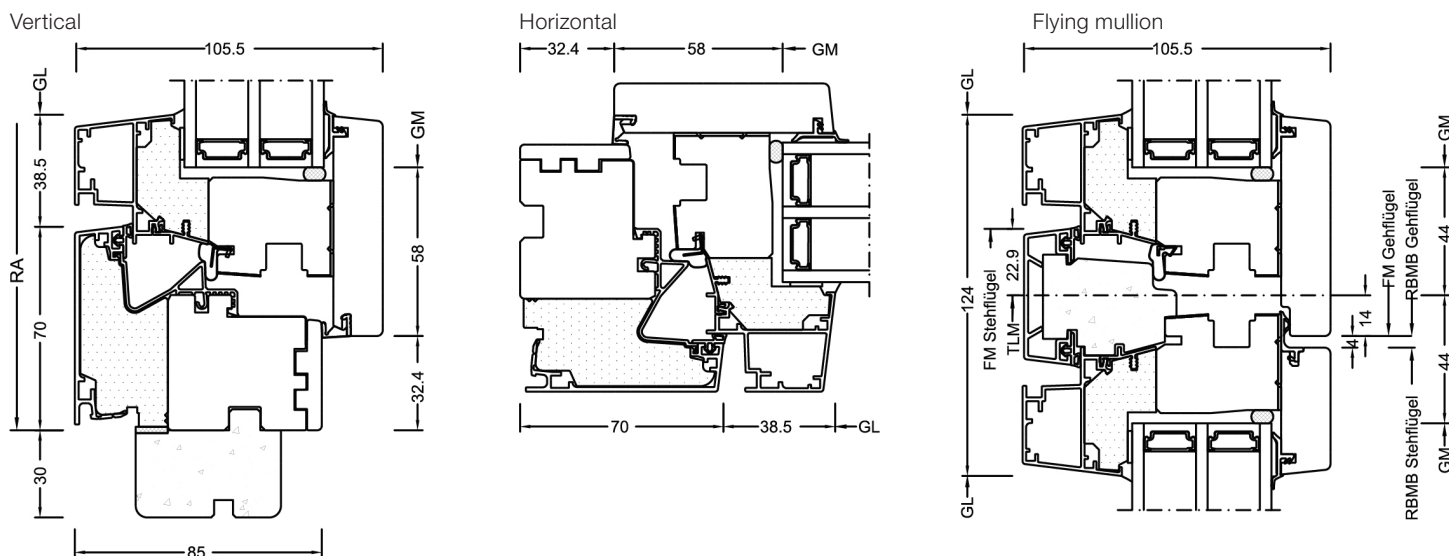

Sections

Values

Glass buildup	GC	Spacer	Coating	U_g	g	U_f	Psi	U_w	Thermal certif.	R_w	U	C_{tr}	Sound certif.
4b/18Ar/4/18Ar/b4	3N2	Iso	ECLAZ	0.5	60%	0.86	0.033	0.70	YES	35	-2	-6	YES
		Alu	ECLAZ	0.5	60%	0.86	0.079	0.80	YES				
6b/18Ar/4/16Ar/b4	33U	Iso	ECLAZ	0.6	59%	0.86	0.033	0.78*	YES	39	-2	-6	YES
		Alu	ECLAZ	0.6	59%	0.86	0.079	0.89*	YES				
44b.2(VSG-S)/ 15Ar/4/12Ar/ b44.2(VSG-S)	3FH	Iso	ECLAZ	0.7	55%	0.86	0.033	0.88*	YES	45	-2	-6	YES
		Alu	ECLAZ	0.7	55%	0.86	0.079	0.99*	YES				
4b/16Ar/4/15Ar/b44.2(VSG-S)	34N	Iso	ECLAZ	0.6	60%	0.86	0.033	0.78*	YES	42	-3	-7	YES
		Alu	ECLAZ	0.6	60%	0.86	0.079	0.89*	YES				

Values for home pure with test certificate

ECLAZ®

Daylight is crucial for our human organism, our wellbeing and our health. Therefore, Internorm windows are equipped with premium glass coating ECLAZ® as standard. The blue components of the light spectrum are transported through the glass more and ensure up to 10 % more daylight. Compared to conventional market glazing, ECLAZ® is offering:

More aesthetics – colour-neutral outside view, a combination of function and aesthetics

More light – up to 10% more daylight – better for health and wellbeing – a significant advantage especially in the dark winter months*

Visual comfort – for a brilliant view to the outside

Room comfort – makes living areas even lighter and friendlier

Energy efficiency – excellent insulation of interior thus reducing heating costs - increased energy efficiency in building - up to 11 % less CO₂ emissions

* In direct comparison to same glass buildups.

Internorm by InterHaus

Unit 17, 217 Speers rd., Oakville,
ON L6K 2E8

Tel.: +1 437 770 1512

Email: info@interhaus.ca